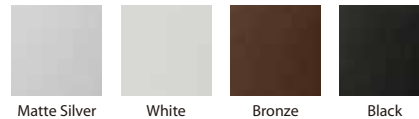

Rotatable Floor Light

KANEKA LUCE F1